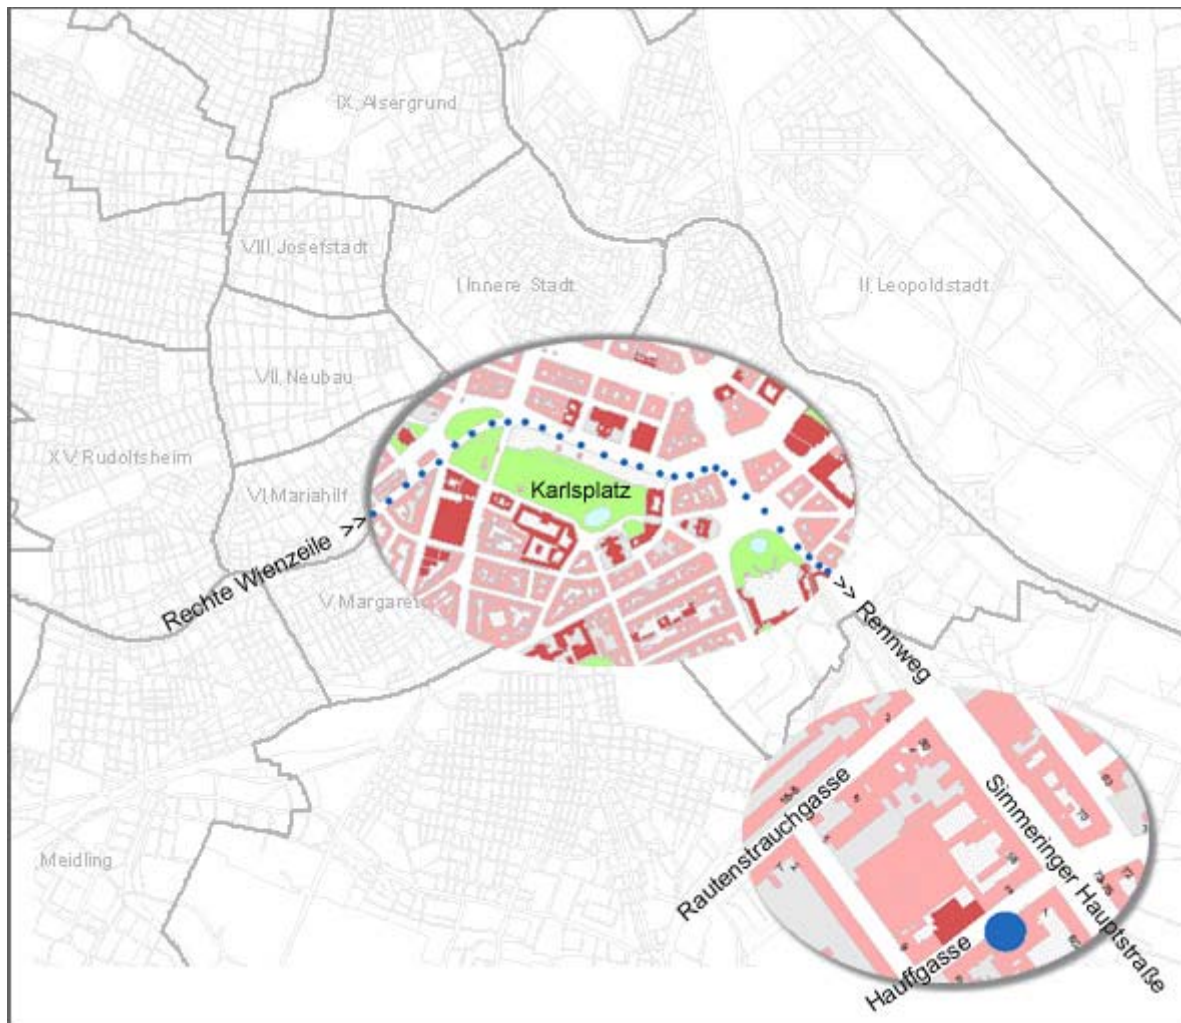

Don't mismatch it with the City-Airport-Train (CAT) leaving at the same station at Airport. CAT doesn't stop at Geiselbergstraße, but goes directly to the City.

## 3. How to reach us from the train station Westbahnhof

Take the underground U3 (direction Simmering), leave at station Zippererstrasse.

## 4. How to reach us from the train station Südbahnhof

Take the underground U1 (direction Reumannplatz), change train at Reumannplatz into tram line 6 (direction Zentralfriedhof) and leave at station Enkplatz/Simmeringer Hauptstrasse. Leave the station at exit "Simmeringer Hauptstrasse", turn left into Simmeringer Hauptstrasse and turn right after 500 metres into Hauffgasse.

## 5. How to reach us from the motorway A1 (Westautobahn)

A1 Descent Auhof – direction city center along the Rechte Wienzeile – Karlsplatz –  
Schwarzenbergplatz direction Simmering – Rennweg – Simmeringer Hauptstrasse – turn right into  
Hauffgasse